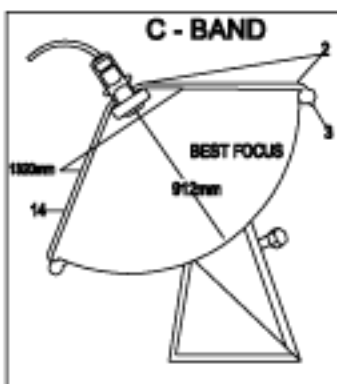

## WS24095 2.4 Meter Prime Focus C Band Dish

NO	ITEM	DESCRIPTION	Q.TY
1		M8 x 12mm hex-head cap screw	36
2		M6 x 12mm hex-head cap screw	12
3		M6 hex Nut	3
4		M8 x 45mm hex-head cap screw	9
5		M8 x 50mm hex-head cap screw	3
6		1/4 * 1-1/2 anchor bolt	9
7		M8 hex Nut	44
8		M8x80 screw	1
9		M8 x 20 hex-head cap screw	1
10		Mounting Clamp	4
11		Ø 6 flat Washer	6
12		Knob Bolt	1
13		M10x20 hex-head cap screw	1
14		Feed horn (LNB) Supporting Rods	3
20		Reflector Dish	6
21		Reflector Rim (Dish rim)	1
22		Mounting Rods	2
23		Elevation Inner Pole	1
24		Elevation Outer Pole	1
25		Side Tense Rods	4
26		Mounting Bottom Rim	1
27		Central Panel (By Order)	1
28		Central Panel Stabilizer (By Order)	1
29		Reinforced Plates	6