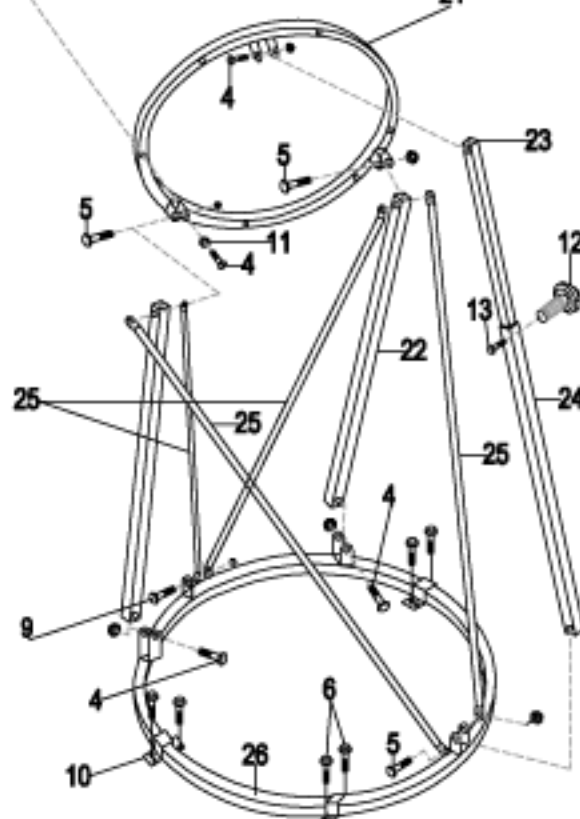

## WS24095 2.4 Meter Prime Focus C Band Dish

NO	ITEM	DESCRIPTION	Q.TY
1		M8 x 12mm hex-head cap screw	36
2		M6 x 12mm hex-head cap screw	12
3		M6 hex Nut	3
4		M8 x 45mm hex-head cap screw	9
5		M8 x 50mm hex-head cap screw	3
6		1/4 * 1-1/2 anchor bolt	9
7		M8 hex Nut	44
8		M8x80 screw	1
9		M8 x 20 hex-head cap screw	1
10		Mounting Clamp	4
11		Ø 6 flat Washer	6
12		Knob Bolt	1
13		M10x20 hex-head cap screw	1
14		Feed horn (LNB) Supporting Rods	3
20		Reflector Dish	6
21		Reflector Rim (Dish rim)	1
22		Mounting Rods	2
23		Elevation Inner Pole	1
24		Elevation Outer Pole	1
25		Side Tense Rods	4
26		Mounting Bottom Rim	1
27		Central Panel (By Order)	1
28		Central Panel Stabilizer (By Order)	1
29		Reinforced Plates	6

1		
Thread	Max Tightening Torques	
M6	8.8N.m	90Kgf.cm
M8	21.4N.m	220Kgf.cm