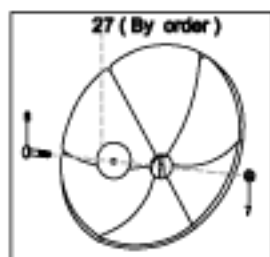

## WS24095 2.4 Meter Prime Focus C Band Dish

NO	ITEM	DESCRIPTION	Q.TY
1		M8 x 12mm hex-head cap screw	36
2		M6 x 12mm hex-head cap screw	12
3		M6 hex Nut	3
4		M8 x 45mm hex-head cap screw	9
5		M8 x 50mm hex-head cap screw	3
6		1/4 * 1-1/2 anchor bolt	9
7		M8 hex Nut	44
8		M8x80 screw	1
9		M8 x 20 hex-head cap screw	1
10		Mounting Clamp	4
11		Ø 6 flat Washer	6
12		Knob Bolt	1
13		M10x20 hex-head cap screw	1
14		Feed horn (LNB) Supporting Rods	3
20		Reflector Dish	6
21		Reflector Rim (Dish rim)	1
22		Mounting Rods	2
23		Elevation Inner Pole	1
24		Elevation Outer Pole	1
25		Side Tense Rods	4
26		Mounting Bottom Rim	1
27		Central Panel (By Order)	1
28		Central Panel Stabilizer (By Order)	1
29		Reinforced Plates	6

1		
Thread	Max Tightening Torques	
M6	8.8N.m	90Kgf.cm
M8	21.4N.m	220Kgf.cm