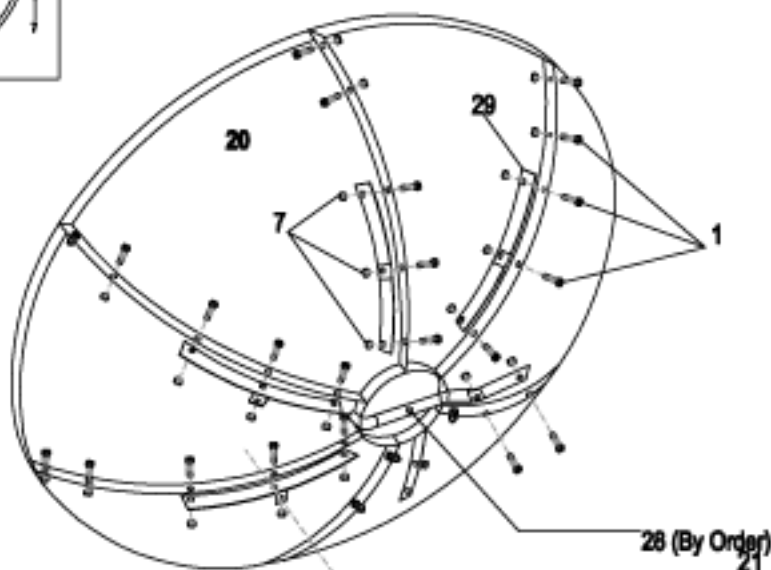

## WS24095 2.4 Meter Prime Focus C Band Dish

NO	ITEM	DESCRIPTION	Q.TY
1		M8 x 12mm hex-head cap screw	36
2		M6 x 12mm hex-head cap screw	12
3		M6 hex Nut	3
4		M8 x 45mm hex-head cap screw	9
5		M8 x 50mm hex-head cap screw	3
6		1/4 * 1-1/2 anchor bolt	9
7		M8 hex Nut	44
8		M8x80 screw	1
9		M8 x 20 hex-head cap screw	1
10		Mounting Clamp	4
11		Ø 6 flat Washer	6
12		Knob Bolt	1
13		M10x20 hex-head cap screw	1
14		Feed horn (LNB) Supporting Rods	3
20		Reflector Dish	6
21		Reflector Rim (Dish rim)	1
22		Mounting Rods	2
23		Elevation Inner Pole	1
24		Elevation Outer Pole	1
25		Side Tense Rods	4
26		Mounting Bottom Rim	1
27		Central Panel (By Order)	1
28		Central Panel Stabilizer (By Order)	1
29		Reinforced Plates	6

1		
Thread	Max Tightening Torques	
M6	8.8N.m	90Kgf.cm
M8	21.4N.m	220Kgf.cm