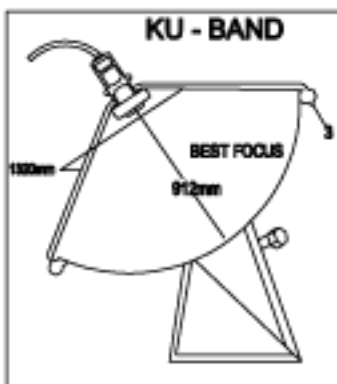

## WS24095 2.4 Meter Prime Focus C Band Dish

NO	ITEM	DESCRIPTION	Q.TY
1		M8 x 12mm hex-head cap screw	36
2		M6 x 12mm hex-head cap screw	12
3		M6 hex Nut	3
4		M8 x 45mm hex-head cap screw	9
5		M8 x 50mm hex-head cap screw	3
6		1/4 * 1-1/2 anchor bolt	9
7		M8 hex Nut	44
8		M8x80 screw	1
9		M8 x 20 hex-head cap screw	1
10		Mounting Clamp	4
11		Ø 6 flat Washer	6
12		Knob Bolt	1
13		M10x20 hex-head cap screw	1
14		Feed horn (LNB) Supporting Rods	3
20		Reflector Dish	6
21		Reflector Rim (Dish rim)	1
22		Mounting Rods	2
23		Elevation Inner Pole	1
24		Elevation Outer Pole	1
25		Side Tense Rods	4
26		Mounting Bottom Rim	1
27		Central Panel (By Order)	1
28		Central Panel Stabilizer (By Order)	1
29		Reinforced Plates	6